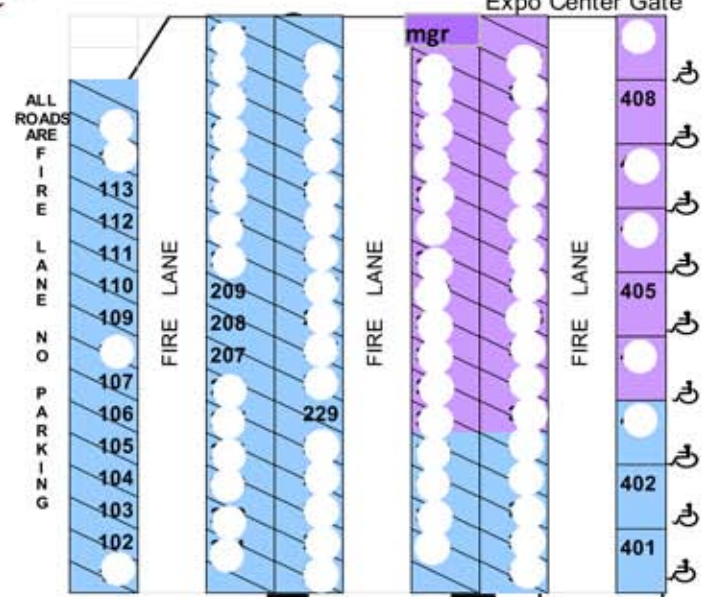

2022 North Campground

Site Notes:
Map is NOT drawn to scale.

-  Dedicated power (30 AMP) & water and must be booked for all 4 nights at \$50 per night.
-  Power only (10 AMP - will not support AC usage) via a junction box at \$40 per night.
-  Dry camp. Appropriate for Tents, RV's or Trailers at \$30 per night.
-  Tents only and one car at \$30 per night.

All sites are approximately 20' x 40'
 HC sites require a permit # per site to reserve
 Extra vehicles will park in the parking lots and must pay appropriate fees on Saturday and Sunday.
 Spaces without numbers have been reserved.

Northeast Expo Center Gate

284th AVENUE SE