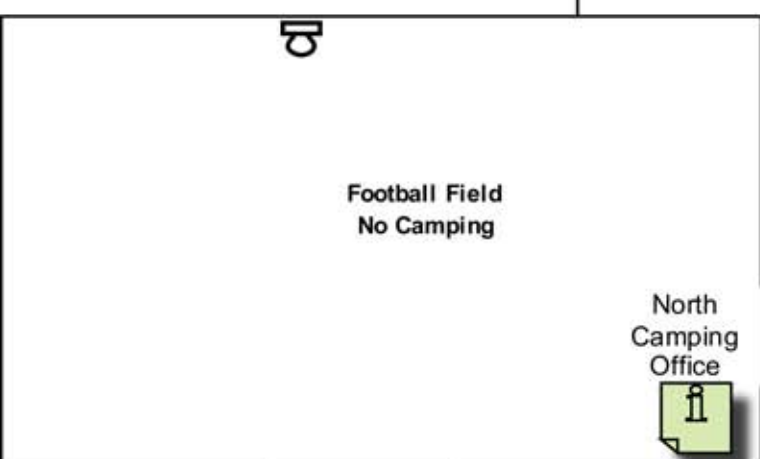

2022 North Campground

Site Notes:
Map is NOT drawn to scale.

-  Dedicated power (30 AMP) & water and must be booked for all 4 nights at \$50 per night.
-  Power only (10 AMP - will not support AC usage) via a junction box at \$40 per night.
-  Dry camp. Appropriate for Tents, RV's or Trailers at \$30 per night.
-  Tents only and one car at \$30 per night.

All sites are approximately 20' x 40'
 HC sites require a permit # per site to reserve
 Extra vehicles will park in the parking lots and must pay appropriate fees on Saturday and Sunday.
 Spaces without numbers have been reserved.

Northeast Expo Center Gate

284th AVENUE SE