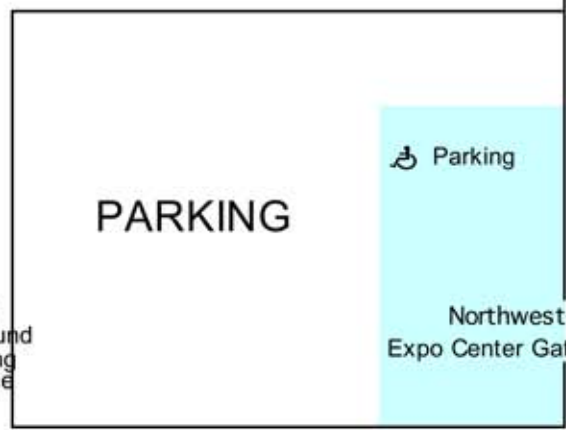

2022 North Campground

Site Notes:
Map is NOT drawn to scale.

-  Dedicated power (30 AMP) & water and must be booked for all 4 nights at \$50 per night.
-  Power only (10 AMP - will not support AC usage) via a junction box at \$40 per night.
-  Dry camp. Appropriate for Tents, RV's or Trailers at \$30 per night.
-  Tents only and one car at \$30 per night.

All sites are approximately 20' x 40'
 HC sites require a permit # per site to reserve
 Extra vehicles will park in the parking lots and must pay appropriate fees on Saturday and Sunday.
 Spaces without numbers have been reserved.

Northeast Expo Center Gate

284th AVENUE SE