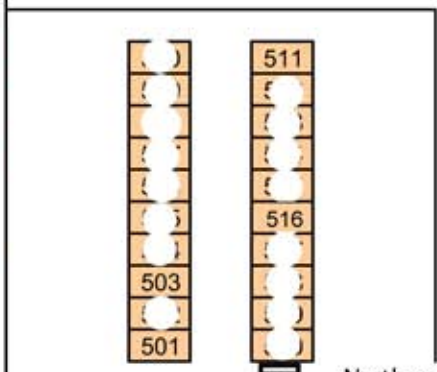

2022 North Campground

Site Notes:
Map is NOT drawn to scale.

-  Dedicated power (30 AMP) & water and must be booked for all 4 nights at \$50 per night.
-  Power only (10 AMP - will not support AC usage) via a junction box at \$40 per night.
-  Dry camp. Appropriate for Tents, RV's or Trailers at \$30 per night.
-  Tents only and one car at \$30 per night.

All sites are approximately 20' x 40'
 HC sites require a permit # per site to reserve
 Extra vehicles will park in the parking lots and must pay appropriate fees on Saturday and Sunday.
 Spaces without numbers have been reserved.